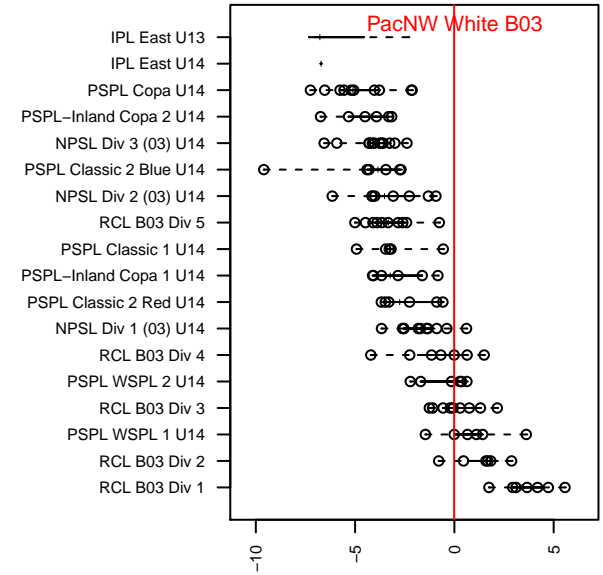

**attack and defense variance (black dot)
relative to other teams
and top 10 in region**

**attack and defense rating
relative to others at age
and all opponents in last 13 months**

Performance relative to 13 month average