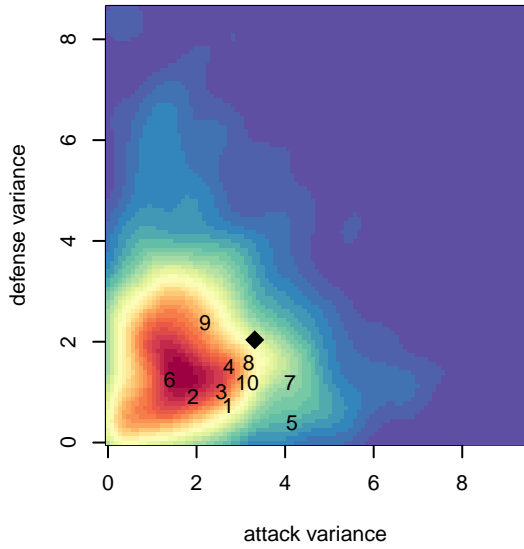

**attack and defense variance (black dot)
relative to other teams
and top 10 in region**

**attack and defense rating
relative to others at age
and all opponents in last 13 months**

Performance relative to 13 month average