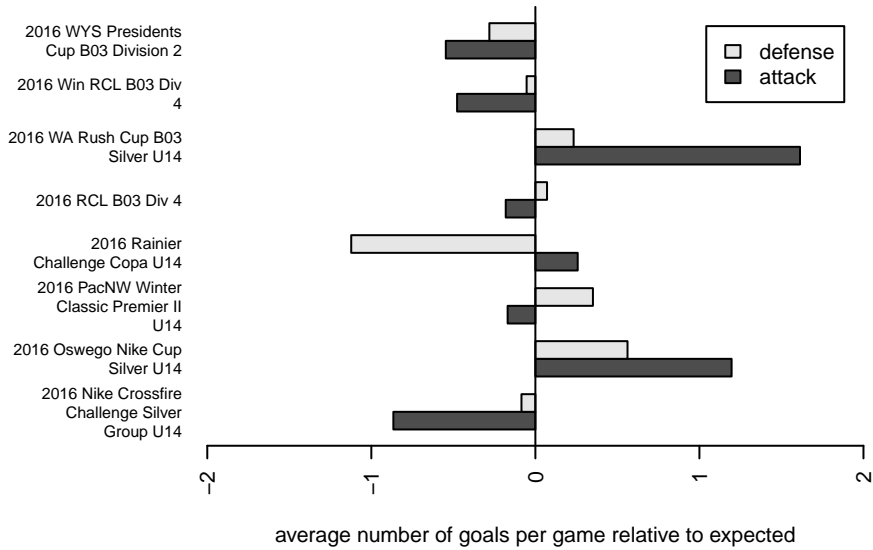

**attack and defense variance (black dot)
relative to other teams
and top 10 in region**

**attack and defense rating
relative to others at age
and all opponents in last 13 months**

Performance relative to 13 month average